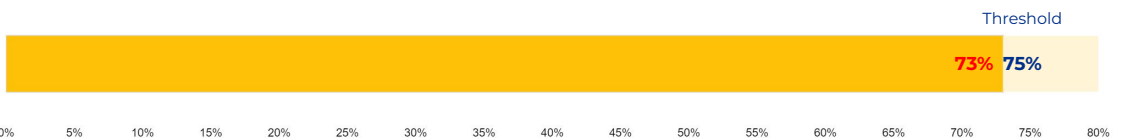

PRIMARY CRITERIA #1: 2022-23 ENROLLMENT

2023 Enrollment
491

Campus Type
Academy

Enrollment Threshold
500

	2018	2019	2020	2021	2022	2023
Total Enrollment:	583	560	551	479	477	491

PRIMARY CRITERIA #2: FACILITY COST PER PUPIL

Cost Per Pupil
\$8,286

PRIMARY CRITERIA #3: 2022-23 FACILITY USE

Functional Capacity
675

Facility Usage
73%

Mission Academy

DEMOGRAPHICS

2022 ACADEMIC PERFORMANCE

2022-23 CHOICE IN / CHOICE OUT