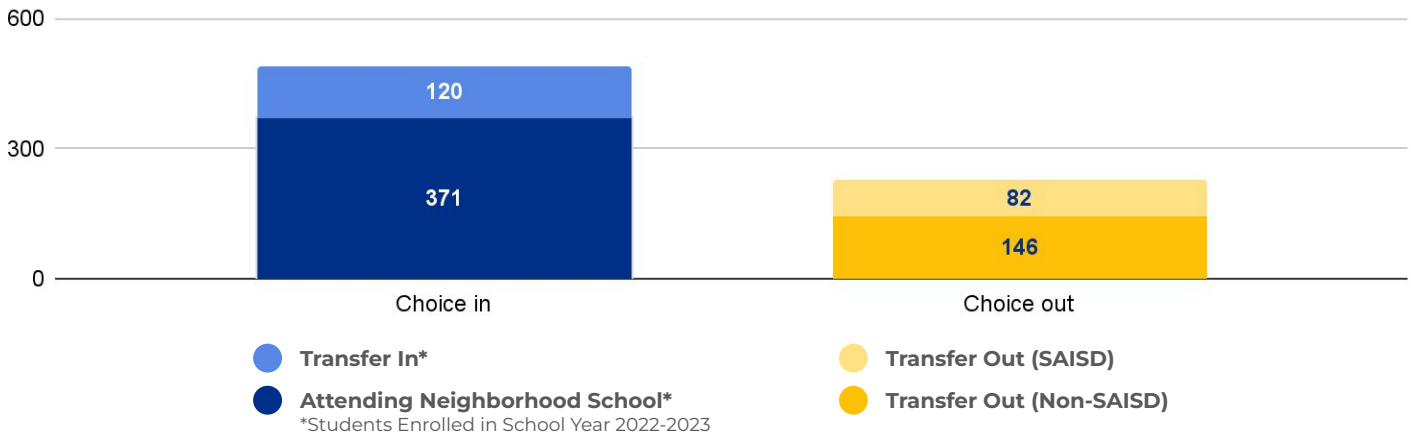

Cost Per Pupil
\$8,286

PRIMARY CRITERIA #3: 2022-23 FACILITY USE

Functional Capacity
675

Facility Usage
73%

Mission Academy

DEMOGRAPHICS

2022 ACADEMIC PERFORMANCE

2022-23 CHOICE IN / CHOICE OUT

BRIEF CRITERIA ANALYSIS

Mission is located a significant distance from any other schools that are suitable partners for sending or receiving students.