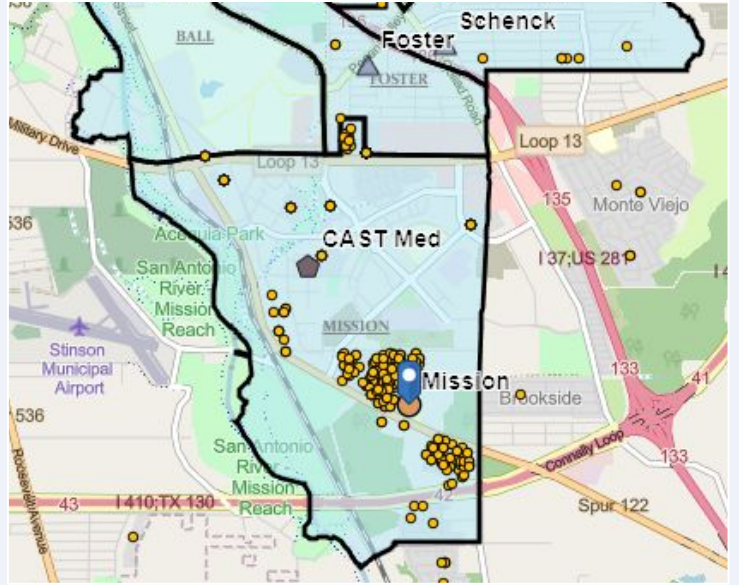

Mission Academy

SCHOOL OVERVIEW

Location:	9210 S Presa St San Antonio, TX 78223
Grades:	PK-8
Enrollment:	491
Poverty Index:63	29%
Trustee/SMD:	Ozuna - District 3
HS Feeder Pattern:	Highlands
Recommendation:	<ul style="list-style-type: none"> No rightsizing-related actions make a significant impact on this school.

PRIMARY CRITERIA #1: 2022-23 ENROLLMENT

2023 Enrollment
491

Campus Type
Academy

Enrollment Threshold
500

	2018	2019	2020	2021	2022	2023
Total Enrollment:	583	560	551	479	477	491

PRIMARY CRITERIA #2: FACILITY COST PER PUPIL

BRIEF CRITERIA ANALYSIS

Mission is located a significant distance from any other schools that are suitable partners for sending or receiving students.