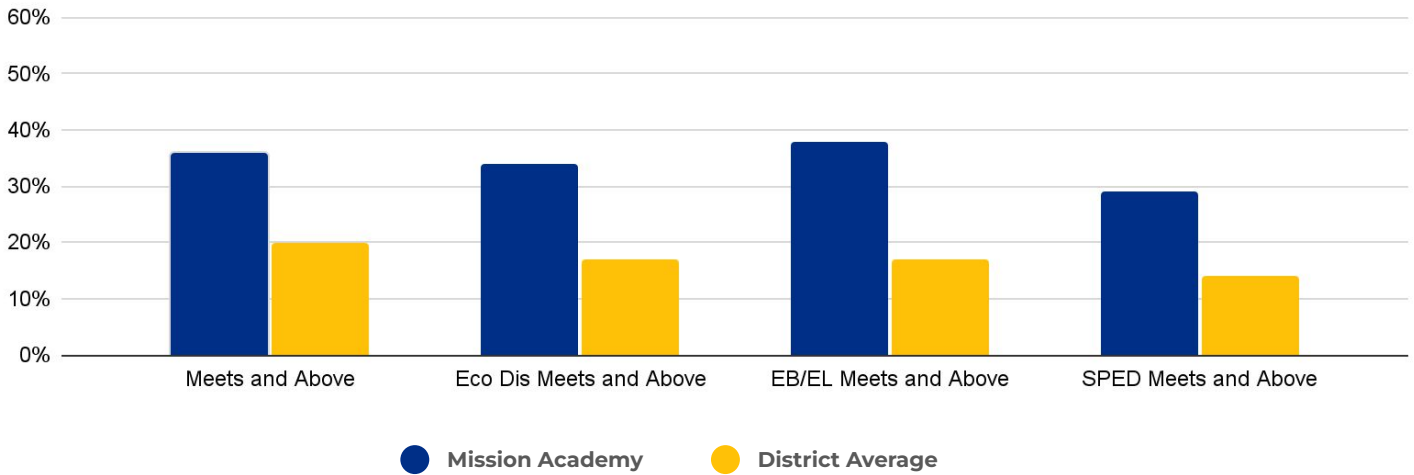

Cost Per Pupil
\$8,286

PRIMARY CRITERIA #3: 2022-23 FACILITY USE

Functional Capacity
675

Facility Usage
73%

Mission Academy

DEMOGRAPHICS

2022 ACADEMIC PERFORMANCE

2022-23 CHOICE IN / CHOICE OUT

BRIEF CRITERIA ANALYSIS

Mission is located a significant distance from any other schools that are suitable partners for sending or receiving students.