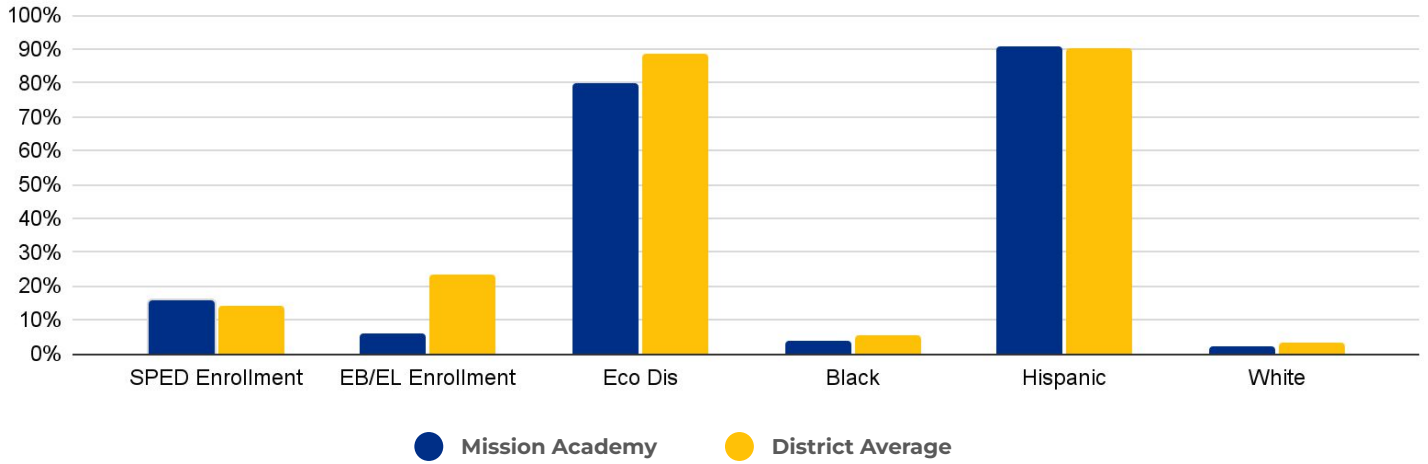

PRIMARY CRITERIA #1: 2022-23 ENROLLMENT

2023 Enrollment
491

Campus Type
Academy

Enrollment Threshold
500

	2018	2019	2020	2021	2022	2023
Total Enrollment:	583	560	551	479	477	491

PRIMARY CRITERIA #2: FACILITY COST PER PUPIL

Cost Per Pupil
\$8,286

PRIMARY CRITERIA #3: 2022-23 FACILITY USE

Functional Capacity
675

Facility Usage
73%

Mission Academy

DEMOGRAPHICS

2022 ACADEMIC PERFORMANCE

2022-23 CHOICE IN / CHOICE OUT

BRIEF CRITERIA ANALYSIS

Mission is located a significant distance from any other schools that are suitable partners for sending or receiving students.