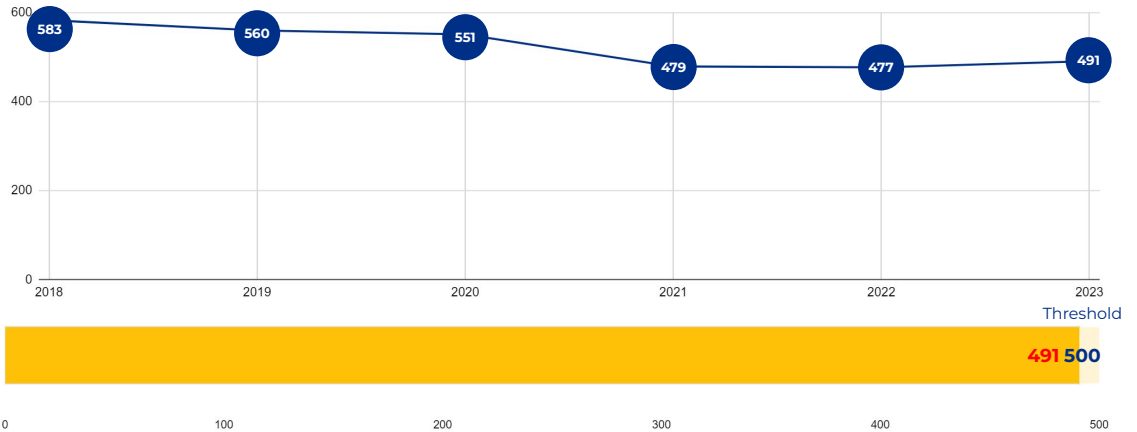

Mission Academy

SCHOOL OVERVIEW

Location:	9210 S Presa St San Antonio, TX 78223
Grades:	PK-8
Enrollment:	491
Poverty Index:63	29%
Trustee/SMD:	Ozuna - District 3
HS Feeder Pattern:	Highlands
Recommendation:	<ul style="list-style-type: none"> No rightsizing-related actions make a significant impact on this school.

PRIMARY CRITERIA #1: 2022-23 ENROLLMENT

2023 Enrollment
491

Campus Type
Academy

Enrollment Threshold
500

	2018	2019	2020	2021	2022	2023
Total Enrollment:	583	560	551	479	477	491

PRIMARY CRITERIA #2: FACILITY COST PER PUPIL

Cost Per Pupil
\$8,286

PRIMARY CRITERIA #3: 2022-23 FACILITY USE

Functional Capacity
675

Facility Usage
73%

Mission Academy

DEMOGRAPHICS

2022 ACADEMIC PERFORMANCE

2022-23 CHOICE IN / CHOICE OUT